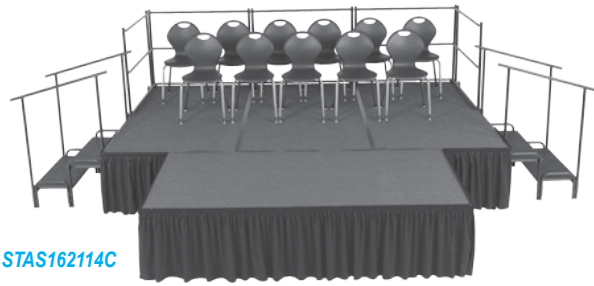

GENERAL PRODUCTS

STAS162114C