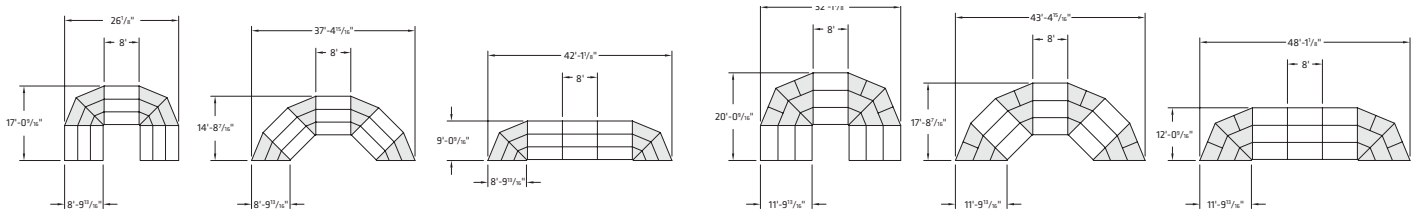

PIE SHAPE RISER SETS - POLYPROPYLENE TOP

STP361P	Pie Shaped Riser Sets- 36"W 8"H Polypropylene Top	40	$428
STP362P	Pie Shaped Riser Sets- 36"W (8" + 16") 16"H Polypropylene Top	120	$1035
STP363P	Pie Shaped Riser Sets- 36"W (8" + 16" + 24") 24"H Polypropylene Top	215	$1844
STP481P	Pie Shaped Riser Sets- 48"W 8"H Polypropylene Top	45	$504
STP482P	Pie Shaped Riser Sets- 48"W (8" + 16") 16"H Polypropylene Top	145	$1238
STP483P	Pie Shaped Riser Sets- 48"W (8" + 16" + 24") 24"H Polypropylene Top	300	$2693

PIE SHAPE RISER SETS - HARDBOARD TOP

STP361H	Pie Shaped Riser Sets- 36"W 8"H Hardboard Top	45	$340
STP362H	Pie Shaped Riser Sets- 36"W (8" + 16") 16"H Hardboard Top	125	$801
STP363H	Pie Shaped Riser Sets- 36"W (8" + 16" + 24") 24"H Hardboard Top	230	$1432
STP481H	Pie Shaped Riser Sets- 48"W 8"H Hardboard Top	50	$376
STP482H	Pie Shaped Riser Sets- 48"W (8" + 16") 16"H Hardboard Top	150	$922
STP483H	Pie Shaped Riser Sets- 48"W (8" + 16" + 24") 24"H Hardboard Top	310	$2002

Band Riser (48" wide)