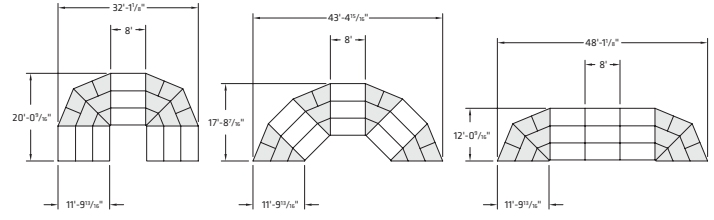

Band Riser (48" wide)

Seated Choral Riser (36" wide)

GENERAL PRODUCTS

STAS162114C

STSB483C

Band Riser (48" wide)

Seated Choral Riser (36" wide)

• Set includes stages, 2 steps, back guard rails and skirting.