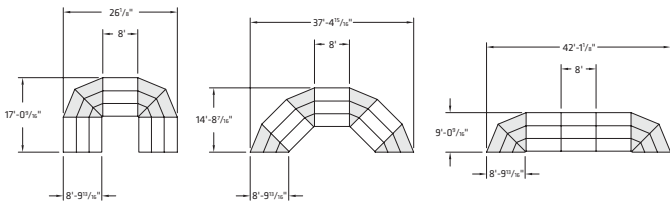

Band Riser (48" wide)

Seated Choral Riser (36" wide)

GENERAL PRODUCTS

STAS162114C

STSB483C

Band Riser (48" wide)

Seated Choral Riser (36" wide)

• Set includes stages, 2 steps, back guard rails and skirting.