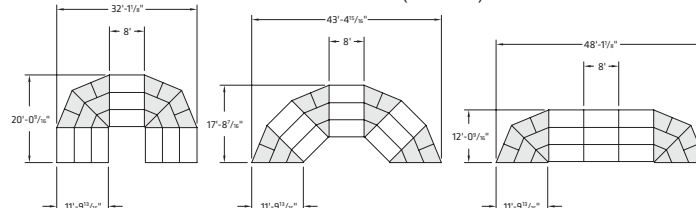

Seated Choral Riser (36" wide)