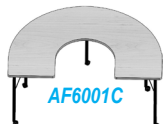

MODEL NO.	PRODUCT DESCRIPTION	WEIGHT (LBS)	LIST PRICE	OPTIONAL: ADD TO LIST PRICE	
				DYNA-ROCK	MARKERBOARD TOP SURFACE
AA306D	Activity Table Particle Board- 30"W x 72"L x 22/29"H Rectangle	88	$281	$107	$274
AA307D	Activity Table Particle Board- 30"W x 84"L x 22/29"H Rectangle	98	$304	$119	$274
AA308D	Activity Table Particle Board- 30"W x 96"L x 22/29"H Rectangle	107	$332	$131	$274
AA365D	Activity Table Particle Board- 36"W x 60"L 22/29"H Rectangle	88	$372	$101	$274
AA366D	Activity Table Particle Board- 36"W x 72"L x 22/29"H Rectangle	105	$397	$113	$274
AA425D	Activity Table Particle Board- 42"W x 60"L x 22/29"H Rectangle	113	$420	$107	$274
AR36D	Activity Table Particle Board- 36" Round	48	$232	$77	$274
AR42D	Activity Table Particle Board- 42" Round	61	$263	$89	$274
AR48D	Activity Table Particle Board- 48" Round	73	$270	$101	$274
AR60D	Activity Table Particle Board- 60" Round	108	$395	$125	N/A
AHR48D	Activity Table Particle Board- 1/2 of 48" Round	42	$232	$77	$274
ASQ36D	Activity Table Particle Board- 36" Square	55	$240	$77	$274
ASQ42D	Activity Table Particle Board- 42" Square	77	$250	$89	$274
ASQ48D	Activity Table Particle Board- 48" Square	87	$270	$101	$274
AK486D	Activity Table Particle Board- 48"W x 72"L x 22/29"H Kidney	108	$410	$125	$274
AK488D	Activity Table Particle Board- 48"W x 96"L x 22/29"H Kidney	145	$480	$149	$274
AHS665D	Activity Table Particle Board- 60"W x 66"L x 22/29"H Horseshoe	123	$560	$131	N/A
AC48D	Activity Table Particle Board- 48" Clover	68	$310	$101	$274
AFL60D	Activity Table Particle Board- 60" Flower	107	$480	$125	N/A
AH60D	Activity Table Particle Board- 60" Heagon	107	$480	$125	N/A
AS6000	Feeding and Activity Table- 48"W x 72"L x 32"H	88	$617	$125	$274
AS6000C	Feeding and Activity Table- 48"W x 72"L with Casters x 32"H	89	$698	$125	$274
AS6001	Feeding and Activity Table- 48"W x 72"L x 32"H- Adjustable	93	$777	$125	$274
AS6001C	Feeding and Activity Table- 48"W x 72"L with Casters 32"H- Stationary with Adjustable Height	95	$856	$125	$274
AF6000	Feeding and Activity Table- 48"W x 72"L x 32"H- Folding Leg	88	$540	$125	$274
AF6000C	Feeding and Activity Table- 48"W x 72"L with Casters 32"H- Folding	86	$610	$125	$274
AF6001	Feeding and Activity Table- 48"W x 72"L x 32"H- Folding with Adjustable Height	90	$706	$125	$274
AF6001C	Feeding and Activity Table- 48"W x 72"L with Casters x 32"H- Folding with Adjustable Height	92	$784	$125	$274
AI6000	Feeding and Activity Table- 24"W x 34"L Stationary with Chrome Finish	50	$294	$65	$274