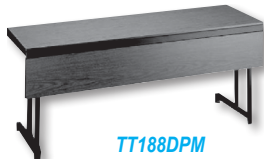

TRAINING TABLES - WITH MODESTY PANEL - 3/4" THICK PLYWOOD TOP

TT185DPM	Plywood Training Table- 18"W x 60"L x 29"H	63	$377	$83	$53	$79
TT186DPM	Plywood Training Table- 18"W x 72"L x 29"H	70	$389	$95	$53	$79
TT187DPM	Plywood Training Table- 18"W x 84"L x 29"H	79	$406	$107	$53	$79
TT188DPM	Plywood Training Table- 18"W x 96"L x 29"H	85	$414	$119	$53	$79
TT245DPM	Plywood Training Table- 24"W x 60"L x 29"H	73	$411	$89	$59	$79
TT246DPM	Plywood Training Table- 24"W x 72"L x 29"H	81	$428	$101	$59	$79
TT247DPM	Plywood Training Table- 24"W x 84"L x 29"H	87	$450	$113	$59	$79
TT248DPM	Plywood Training Table- 24"W x 96"L x 29"H	95	$464	$125	$59	$79