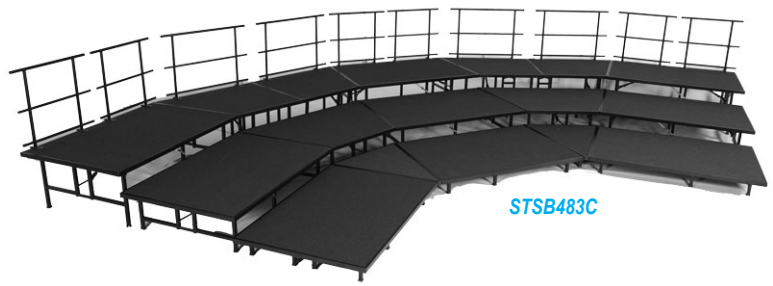

Band Riser (48" wide)

Seated Choral Riser (36" wide)

GENERAL PRODUCTS

STAS162114C

STSB483C

Band Riser (48" wide)

Seated Choral Riser (36" wide)

• Set includes stages, 2 steps, back guard rails and skirting.

STAGE AND RISER SETS - FIXED HEIGHT - CARPET TOP

MODEL NO.	PRODUCT DESCRIPTION	PRODUCT WEIGHT (LBS)	LIST PRICE
STS081624C	Stages and Seated Risers- Complete package- 8'W x 16'L x 24"H Fixed Height- Carpet Top	851	\$6231
STS121624C	Stages and Seated Risers- Complete package- 12'W x 16'L x 24"H Fixed Height- Carpet Top	1275	\$8958
STS122424C	Stages and Seated Risers- Complete package- 12'W x 24'L x 24"H Fixed Height- Carpet Top	1786	\$12677
STS123224C	Stages and Seated Risers- Complete package- 12'W x 32'L x 24"H Fixed Height- Carpet Top	2297	\$16395
STS162424C	Stages and Seated Risers- Complete package- 16'W x 24'L x 24"H Fixed Height- Carpet Top	2297	\$16395
STS163224C	Stages and Seated Risers- Complete package- 16'W x 32'L x 24"H Fixed Height- Carpet Top	2966	\$21206

STAGE AND RISER SETS - ADJUSTABLE HEIGHT - CARPET TOP

STAS081624C	Stages and Seated Risers- Complete package- 8'W x 16'L x 16/24"H Adjustable Height- Carpet Top	819	\$6327
STAS121624C	Stages and Seated Risers- Complete package- 12'W x 16'L x 16/24"H Adjustable Height- Carpet Top	1227	\$9101
STAS122424C	Stages and Seated Risers- Complete package- 12'W x 24'L x 16/24"H Adjustable Height- Carpet Top	1714	\$12890
STAS123224C	Stages and Seated Risers- Complete package- 12'W x 32'L x 16/24"H Adjustable Height- Carpet Top	2201	\$16679
STAS162424C	Stages and Seated Risers- Complete package- 16'W x 24'L x 16/24"H Adjustable Height- Carpet Top	2201	\$16679
STAS163224C	Stages and Seated Risers- Complete package- 16'W x 32'L x 16/24"H Adjustable Height- Carpet Top	2838	\$21587